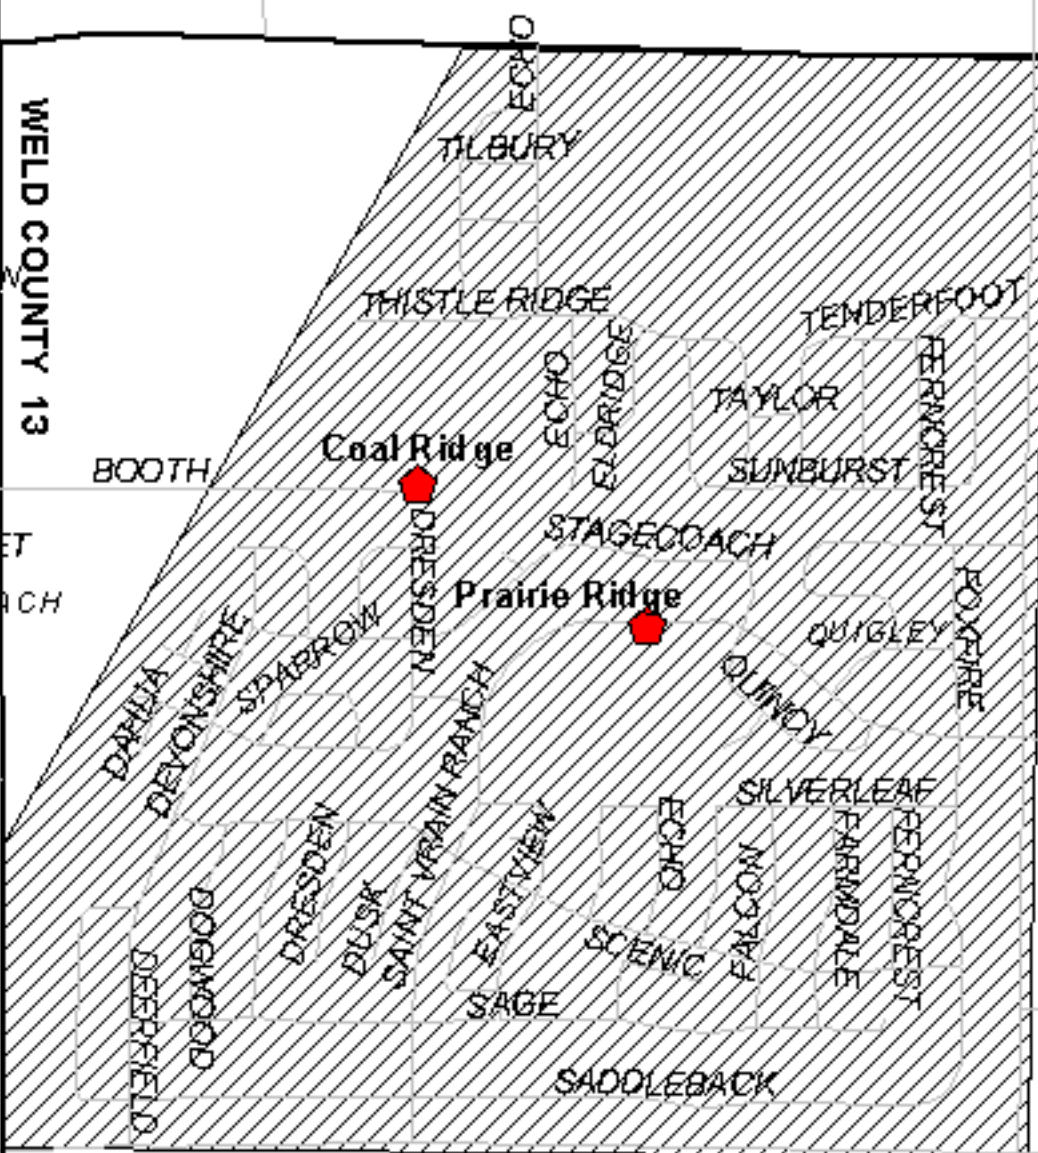

WELD COUNTY 22

WELD COUNTY 13

WELD COUNTY 15

WELD COUNTY 24

ELM STREET ENCHANTED

MAPLE

LOMA LINDA
LA ROSA

Coal Ridge Middle School Walk Zone 2004

WELD COUNTY 15 1/2
WEL
NAVAJO